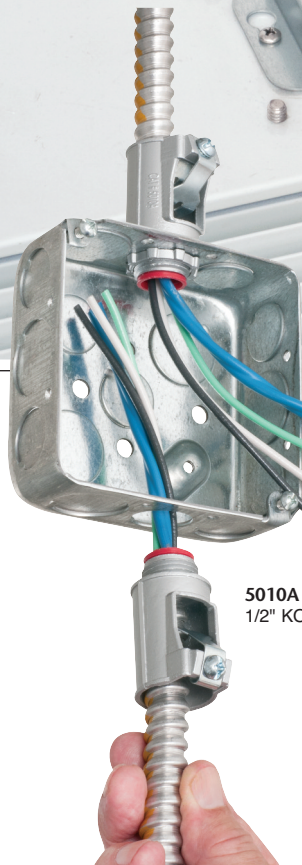

SNAP²IT[®] MC Cable Connectors

with Locknut • Easy Snap-in Cable Insertion • NO TOOLS!

1/2" KO
3838A
installed in
light fixture
with locknut

Easy, snap
onto cable
installation

Snap on
side

Threaded
side

4040A
1/2" KO

Snap
onto cable
**SAVES 12
SECONDS
per connector**

Ideal
for MC-PCS
conduit

5010A
1/2" KO

Locknut
attachment
in box

38A

40A

3838A

4040A

505010A

Arlington's SNAP²IT[®] fittings with locknuts deliver a fast, safe installation.

Fitting-on-cable installation is easy, and requires NO TOOLS! Just snap the fitting onto cable and twist clockwise. Tangs inside the fitting hold the cable secure.

3838A
1/2" KO

With this series the assembly installs into the knockout with a LOCKNUT.

The red tinting in the 40A, 4010A and 4040A indicates our 'OPEN TANG' design, meaning more room inside the fitting for easy insertion of wires.