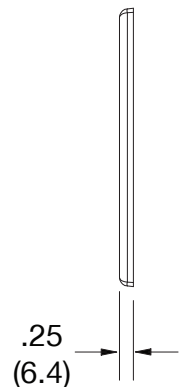

Mid-Size Wallplate Decorator 3-Gang

Features

- High-impact, self-extinguishing polycarbonate material
- More rigid; sharp lines and less dimpling
- Smooth satin finish; blends into wall with an optimum finish

Ordering Information

Description	Gang	Color	UPC Number	Catalog Number
Mid-size decorator wallplate, smooth satin finish, for use 3 decorator devices	3	White	883778313899	PJ263W

Listings

cULus Listed

Specifications

Material	Polycarbonate thermoplastic
Thickness	.25 (6.4)
Orientation	Orientation
Mounting	Screw
Mounting Screws	Painted steel
Dimensions	4.88 in x 6.75 in x 0.25 in
Flammability	UL 94 V2

Dimensions in Inches (mm)