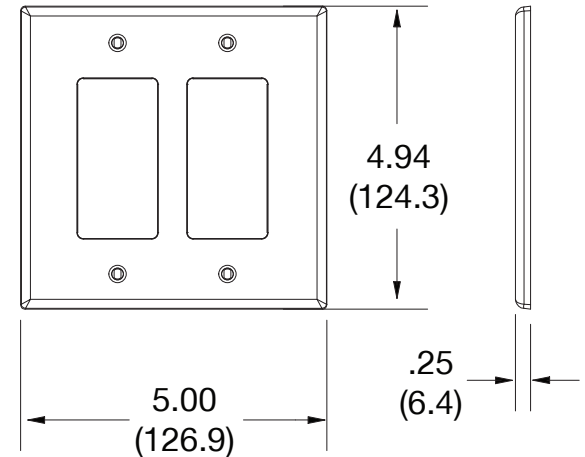

Mid-Size Wallplate Decorator 2-Gang

Features

- High-impact, self-extinguishing polycarbonate material
- More rigid; sharp lines and less dimpling
- Smooth satin finish; blends into wall with an optimum finish

Ordering Information

Description	Gang	Color	UPC Number	Catalog Number
Mid-size blank box mount wallplate, smooth satin finish, for use with decorator devices	2	Ivory	883778313806	PJ262I

Listings

cULus Listed

Specifications

Material	Polycarbonate thermoplastic
Thickness	.25 (6.4)
Orientation	Orientation
Mounting	Screw
Mounting Screws	Painted steel
Dimensions	4.94 in x 5.00 in x 0.25 in
Flammability	UL 94 V2