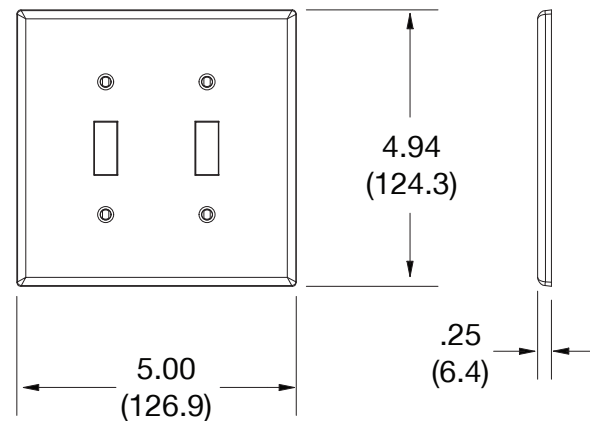

Wallplate Toggle 2-Gang

Features

- High-impact, self-extinguishing polycarbonate material
- More rigid; sharp lines and less dimpling
- Smooth satin finish; blends into wall with an optimum finish

Ordering Information

Description	Gang	Color	UPC Number	Catalog Number
Mid-size toggle wallplate, smooth satin finish, for use with 2 toggle switches	2	Gray	883778314100	PJ2GY

Listings

cULus Listed

Specifications

Material	Polycarbonate thermoplastic
Thickness	.25 (6.4)
Orientation	Orientation
Mounting	Screw
Mounting Screws	Painted steel
Dimensions	4.94 in x 5.00 in x 0.25 in
Flammability	UL 94 V2