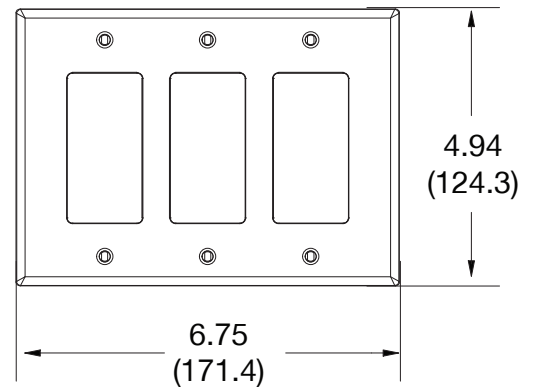

### Ordering Information

Description	Gang	Color	UPC Number	Catalog Number
Mid-size decorator wallplate, smooth satin finish, for use 3 decorator devices	3	Brown	883778313844	PJ263

### Specifications

Material	Polycarbonate thermoplastic
Thickness	.25 (6.4)
Orientation	Orientation
Mounting	Screw
Mounting Screws	Painted steel
Dimensions	4.88 in x 6.75 in x 0.25 in
Flammability	UL 94 V2