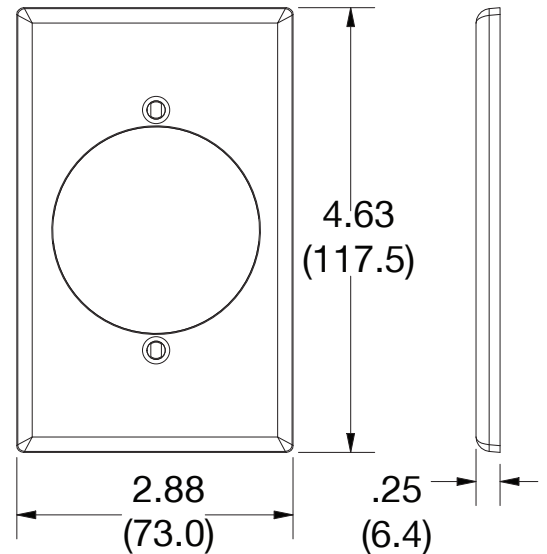

Wallplate 2.15" Opening 1-Gang

Features

- High-impact, self-extinguishing polycarbonate material
- More rigid; sharp lines and less dimpling
- Smooth satin finish; blends into wall with an optimum finish

Ordering Information

Description	Gang	Color	UPC Number	Catalog Number
Wallplate with 2.15" opening smooth satin finish, For use with power outlet	1	White	883778312823	P724W

Listings

cULus Listed

Specifications

Material	Polycarbonate thermoplastic
Thickness	.25 (6.4)
Orientation	Orientation
Mounting	Screw
Mounting Screws	Painted steel
Dimensions	4.63 in x 2.88 in x 0.25 in
Flammability	UL 94 V2

Dimensions in Inches (mm)