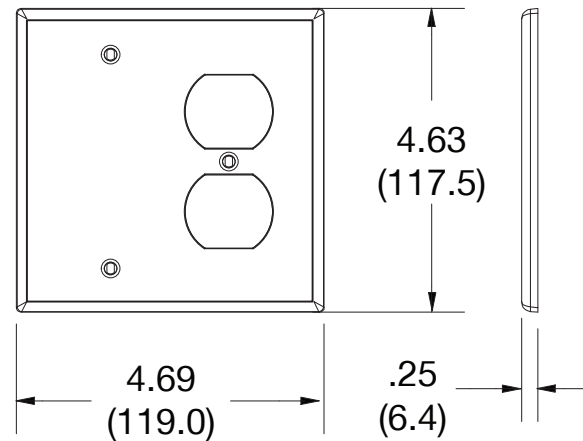

Wallplate Duplex and Blank Box Mount 2-Gang

Features

- High-impact, self-extinguishing polycarbonate material
- More rigid; sharp lines and less dimpling
- Smooth satin finish; blends into wall with an optimum finish

Ordering Information

Description	Gang	Color	UPC Number	Catalog Number
Duplex receptacle and blank box mount, smooth satin finish, for use with 1 duplex receptacle	2	Brown	883778311109	P138

Listings

cULus Listed

Specifications

Material	Polycarbonate thermoplastic
Thickness	.25 (6.4)
Orientation	Orientation
Mounting	Screw
Mounting Screws	Painted steel
Dimensions	4.63 in x 4.69 in x 0.25 in
Flammability	UL 94 V2