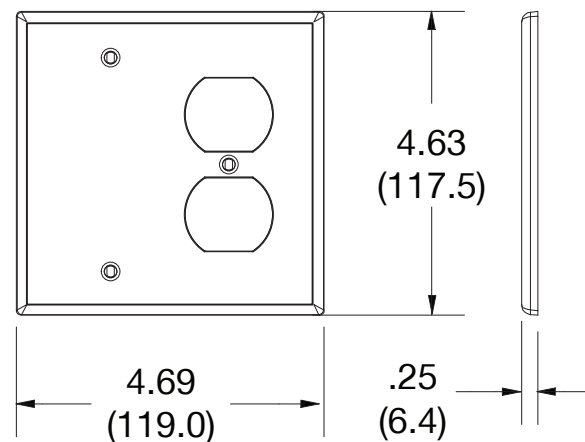

Wallplate Duplex and Blank Box Mount 2-Gang

Features

- High-impact, self-extinguishing polycarbonate material
- More rigid; sharp lines and less dimpling
- Smooth satin finish; blends into wall with an optimum finish

Ordering Information

Description	Gang	Color	UPC Number	Catalog Number
Duplex receptacle and blank box mount, smooth satin finish, for use with 1 duplex receptacle	2	Light Almond	883778311147	P138LA

Listings

cULus Listed

Specifications

Material	Polycarbonate thermoplastic
Thickness	.25 (6.4)
Orientation	Orientation
Mounting	Screw
Mounting Screws	Painted steel
Dimensions	4.63 in x 4.69 in x 0.25 in
Flammability	UL 94 V2

Dimensions in Inches (mm)

Bryant Electric • An affiliate of Hubbell Incorporated (Delaware) • 40 Waterview Drive • Shelton, CT 06484
Phone (800) 323-2792 • Specifications subject to change without notice