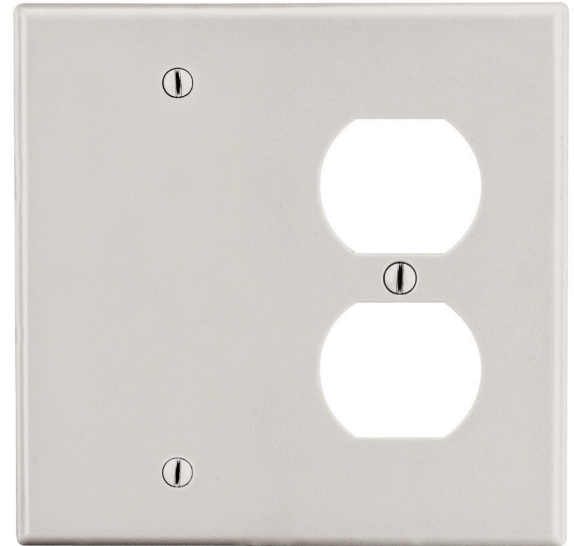

Wallplate Duplex and Blank Box Mount 2-Gang

Features

- High-impact, self-extinguishing polycarbonate material
- More rigid; sharp lines and less dimpling
- Smooth satin finish; blends into wall with an optimum finish

Ordering Information

Description	Gang	Color	UPC Number	Catalog Number
Duplex receptacle and blank box mount, smooth satin finish, for use with 1 duplex receptacle	2	Light Almond	883778311147	P138LA

Listings

cULus Listed

Specifications

Material	Polycarbonate thermoplastic
Thickness	.25 (6.4)
Orientation	Orientation
Mounting	Screw
Mounting Screws	Painted steel
Dimensions	4.63 in x 4.69 in x 0.25 in
Flammability	UL 94 V2