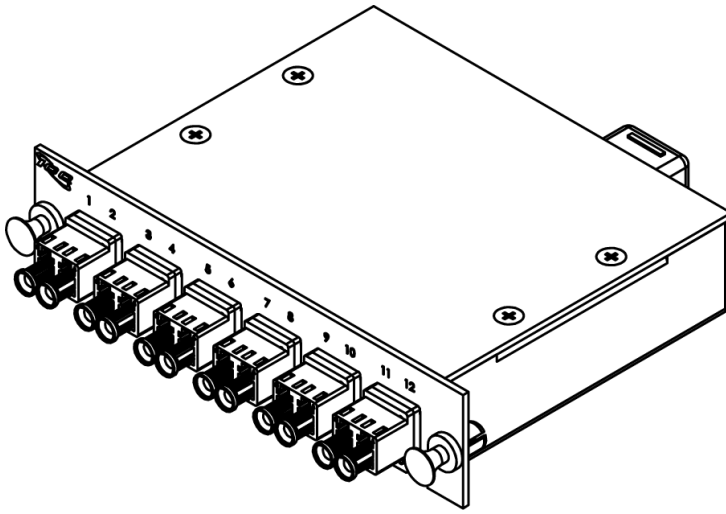

LGX Cassette LC/MPO, 12F, OM2, 50/125

Package Includes:

A. LC-Duplex MPO Cassette, 1 Piece

B. Dust Caps, 13 Piece

Features and Benefits

- High Quality 16GA CRS material allows for compact and durable cassettes.
- 12-Fiber, OM2, Multimode, 50/125
- 12 LC port to 1 MPO port
- Cassette offers a plug and play solution which saves assembly and termination time.
- MPO connector reduces insertion loss which enhances channel link performance.
- MPO ports are equipped with Male MPO connectors to work with standard MPO female cable assembly.
- Suitable for any applications with a need for higher bandwidth with longer distances.
- Wiring is 1:1
- Compatible with all LGX® Fiber Enclosures and Patch Panel

NOTE: UNLESS OTHERWISE SPECIFIED

- Cassette Housing:
 - Material: 16GA CRS
 - Color: Powder Black Coat
- LC-Duplex Adapter:
 - Material: ABS
 - Color: Beige
 - Sleeve: Metal
- MPO Male Adapter:
 - Material: PBT
 - Color: Black
 - Mating Cycles: 1000 Mating Cycles
 - Dust Cap: TPR
 - Color: Black
- Cable Type:
 - OM2, MM, 50/125µm