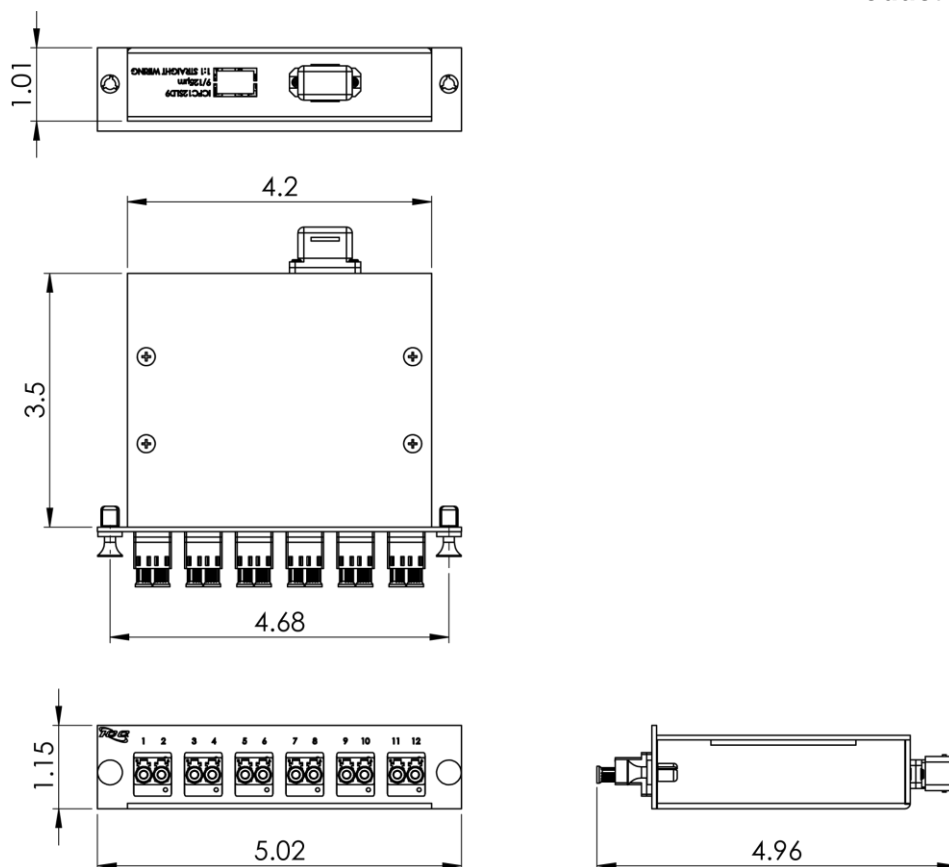

LGX Cassette LC/MPO, 12F, OM2, 50/125

Package Includes:

A. LC-Duplex MPO Cassette, 1 Piece

B. Dust Caps, 13 Piece

Features and Benefits

- High Quality 16GA CRS material allows for compact and durable cassettes.
- 12-Fiber, OM2, Multimode, 50/125
- 12 LC port to 1 MPO port
- Cassette offers a plug and play solution which saves assembly and termination time.
- MPO connector reduces insertion loss which enhances channel link performance.
- MPO ports are equipped with Male MPO connectors to work with standard MPO female cable assembly.
- Suitable for any applications with a need for higher bandwidth with longer distances.
- Wiring is 1:1
- Compatible with all LGX® Fiber Enclosures and Patch Panel

NOTE: UNLESS OTHERWISE SPECIFIED

- Cassette Housing:
 - Material: 16GA CRS
 - Color: Powder Black Coat
- LC-Duplex Adapter:
 - Material: ABS
 - Color: Beige
 - Sleeve: Metal
- MPO Male Adapter:
 - Material: PBT
 - Color: Black
 - Mating Cycles: 1000 Mating Cycles
 - Dust Cap: TPR
 - Color: Black
- Cable Type:
 - OM2, MM, 50/125µm