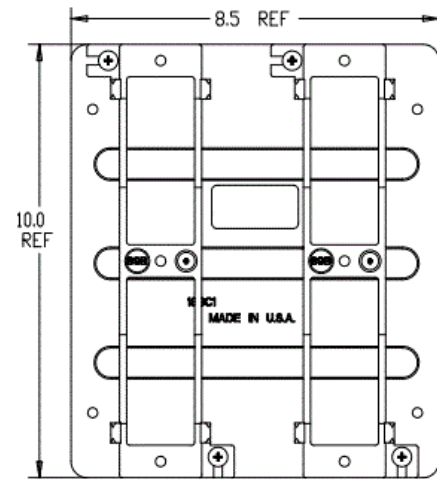

NEXTSPEED

Cross Connect Blocks

HUBBELL

Modular 66 Cross Connect Backboard

Features

- Includes (2) 89B Brackets
- Mounting Holes Provided For Multiple Mounting Options

Ordering Information

Description	Color	Catalog Number	UPC
Modular 66 Backboard	Blue	HPW66BB	662620821252

Specifications

Material	Stamped Sheet Metal
----------	---------------------

Online Resources

[Customer Use Drawing](#)
[eCatalog](#)