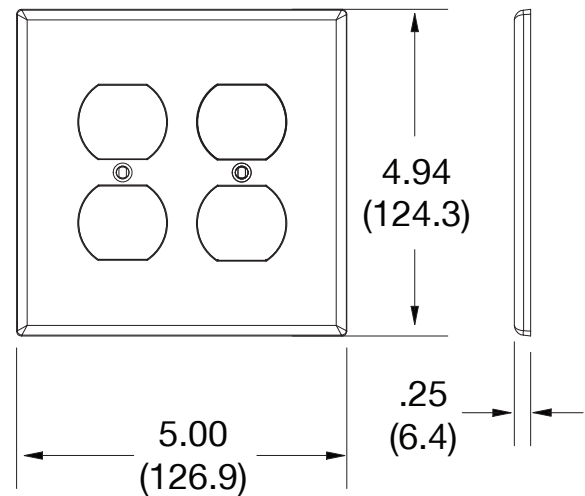

Mid-Size Wallplate Duplex 2-Gang

Features

- High-impact, self-extinguishing polycarbonate material
- More rigid; sharp lines and less dimpling
- Smooth satin finish; blends into wall with an optimum finish

Ordering Information

Description	Gang	Color	UPC Number	Catalog Number
Duplex wallplate smooth satin finish, for use with duplex receptacle	2	Gray	883778314551	PJ82GY

Listings

cULus Listed

Specifications

Material	Polycarbonate thermoplastic
Thickness	.25 (6.4)
Orientation	Orientation
Mounting	Screw
Mounting Screws	Painted steel
Dimensions	4.94 in x 5.00 in x 0.25 in
Flammability	UL 94 V2

Dimensions in Inches (mm)

Bryant Electric • An affiliate of Hubbell Incorporated (Delaware) • 40 Waterview Drive • Shelton, CT 06484
Phone (800) 323-2792 • Specifications subject to change without notice