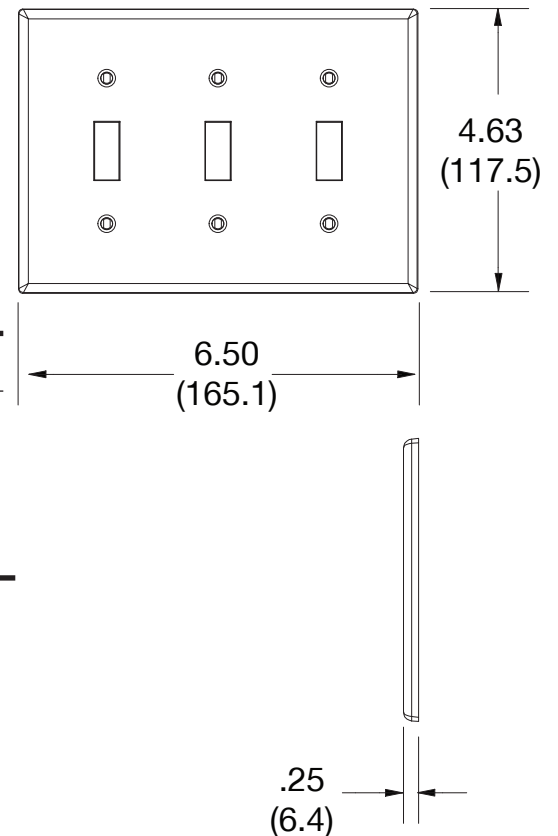

### Ordering Information

Description	Gang	Color	UPC Number	Catalog Number
Toggle wallplate, smooth satin finish, for use with 3 toggle swithes	3	Ivory	883778312434	P3I

### Specifications

Material	Polycarbonate thermoplastic
Thickness	.25 (6.4)
Orientation	Orientation
Mounting	Screw
Mounting Screws	Painted steel
Dimensions	4.88 in x 6.75 in x 0.25 in
Flammability	UL 94 V2

Dimensions in Inches (mm)

Bryant Electric • An affiliate of Hubbell Incorporated (Delaware) • 40 Waterview Drive • Shelton, CT 06484  
Phone (800) 323-2792 • Specifications subject to change without notice