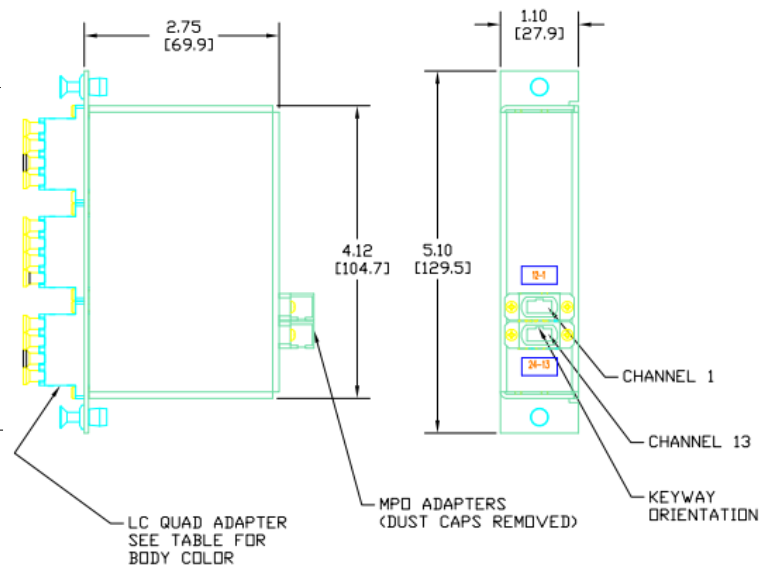

OptiChannel Fiber Accessory Plug and Play Cassette

HUBBELL

Features

- Compact Universal Design
- Ten Gigabit Ethernet Assurance
- Quick and Easy Plug-n-Play Installation

Ordering Information

Description	Color	Catalog Number	UPC
Fiber Optic Cassette, LC-MT, OM2 Fiber, 125, 24-Fiber Strands, OM4 Fiber	Aqua	OCLCQ50G4	662620304434

Listings

Telcordia GR-326-CORE
TIA-568-C.3
TIA-604-FOCIS

Specifications

Material	Ceramic
Fiber Size	250 Micron
Fiber Type	OM4
Style	LC Quad 24F
Polarity	Type A
Repeatability	0.1 dB
Service Life	500 matings
Temperature Rating	0 °C to 70 °C

Performance

Optical	
Total Insertion Loss	Less than 1.5dB (test data included)

Hubbell Premise Wiring