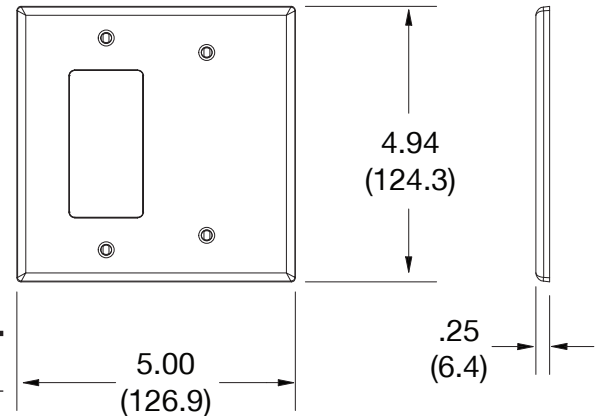

### Ordering Information

| Description                                                                                            | Gang | Color        | UPC Number   | Catalog Number |
|--------------------------------------------------------------------------------------------------------|------|--------------|--------------|----------------|
| Mid-size decorator and blank box mount wallplate, smooth satin finish, for use with 1 decorator device | 2    | Light Almond | 883778313448 | PJ1326LA       |

### Specifications

|                 |                             |
|-----------------|-----------------------------|
| Material        | Polycarbonate thermoplastic |
| Thickness       | .25 (6.4)                   |
| Orientation     | Orientation                 |
| Mounting        | Screw                       |
| Mounting Screws | Painted steel               |
| Dimensions      | 4.94 in x 5.00 in x 0.25 in |
| Flammability    | UL 94 V2                    |