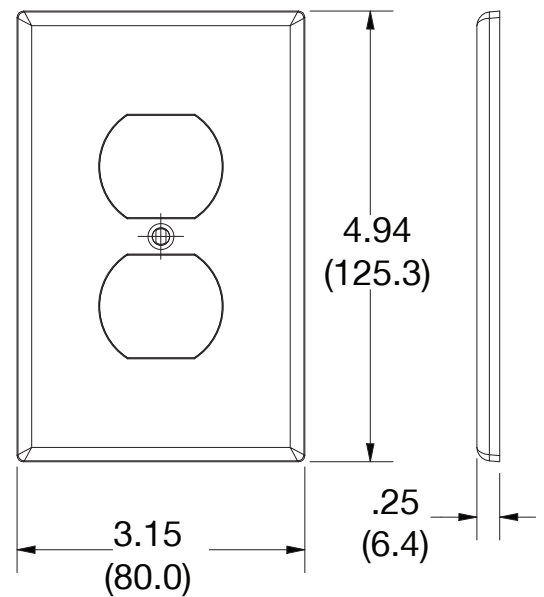

### Ordering Information

Description	Gang	Color	UPC Number	Catalog Number
Duplex wallplate smooth satin finish, for use with duplex receptacle	1	Light Almond	883778314674	PJ8LA

### Specifications

Material	Polycarbonate thermoplastic
Thickness	.25 (6.4)
Orientation	Orientation
Mounting	Screw
Mounting Screws	Painted steel
Dimensions	4.94 in x 3.15 in x 0.25 in
Flammability	UL 94 V2

Dimensions in Inches (mm)

Bryant Electric • An affiliate of Hubbell Incorporated (Delaware) • 40 Waterview Drive • Shelton, CT 06484  
Phone (800) 323-2792 • Specifications subject to change without notice