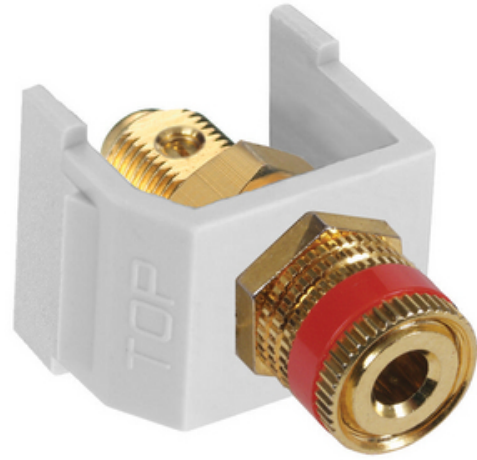

### Snap-Fit, Red Speaker Post, White

By Hubbell Premise Wiring  
Catalog # [SFSPGRW](#)

Snap-Fit, Red Speaker Post, White

#### General

Application	Snap-Fit Gold Speaker Post, Red
Catalog Number	SFSPGRW
Contact	Beryllium Copper
EU RoHS Indicator	Yes
Environmental Conditions	Indoor Dry Unless Protected By Additional Means
Item Type	iSTATION AV Keystone Connections
Material - Mounting Hardware	Snap-On- Snap-Fit
OEM Brand Name	Hubbell Premise Wiring
Style	Red Insulator
Temperature Rating	Per TIA
Type	Speaker Post
UPC	662620848891