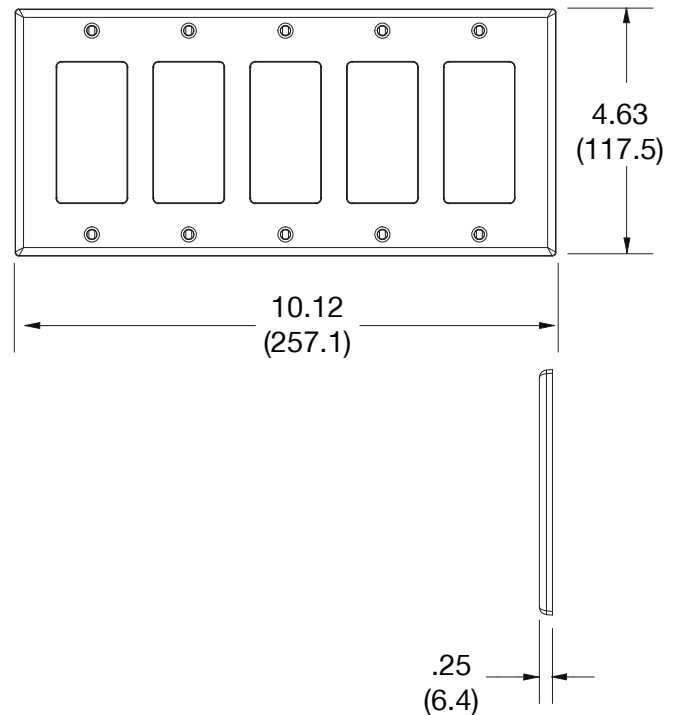

### Ordering Information

Description	Gang	Color	UPC Number	Catalog Number
Decorator wallplate, smooth satin finish, for use with 5 decorator devices	5	Ivory	883778312038	P265I

### Specifications

Material	Polycarbonate thermoplastic
Thickness	.25 (6.4)
Orientation	Orientation
Mounting	Screw
Mounting Screws	Painted steel
Dimensions	4.63 in x 10.12 in x 0.25 in
Flammability	UL 94 V2