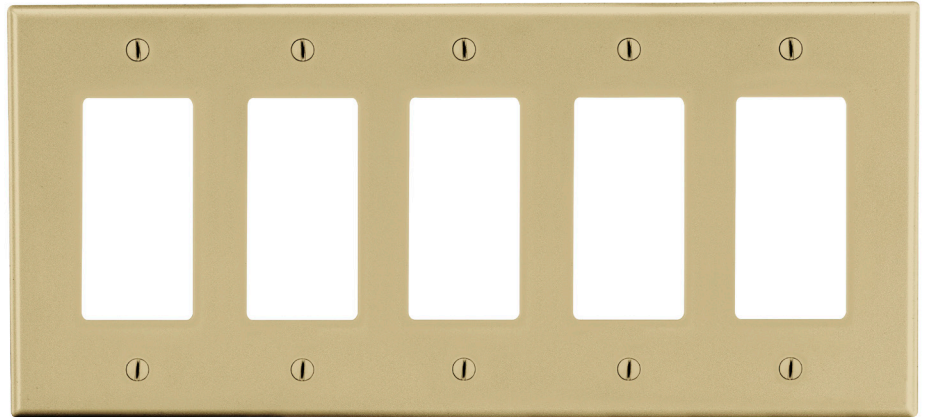

## Wallplate Decorator 5-Gang

### Features

- High-impact, self-extinguishing polycarbonate material
- More rigid; sharp lines and less dimpling
- Smooth satin finish; blends into wall with an optimum finish

### Ordering Information

Description	Gang	Color	UPC Number	Catalog Number
Decorator wallplate, smooth satin finish, for use with 5 decorator devices	5	Ivory	883778312038	P265I