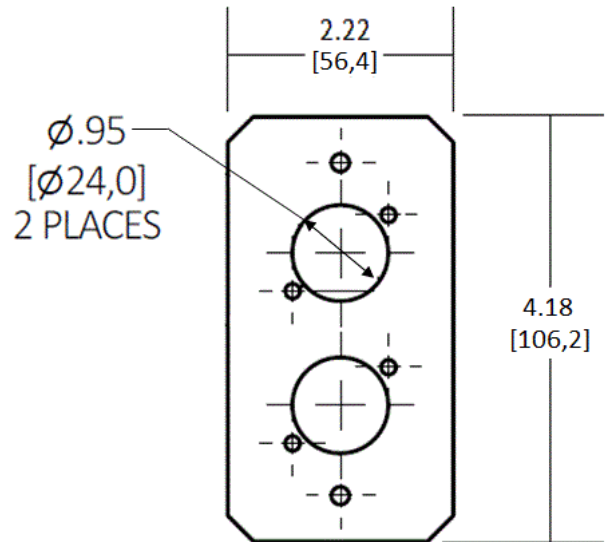

Fire-Rated Poke-Throughs
10" SystemOne Series
Center Sub-Plate

HUBBELL

Features

- Steel Construction
- White Powder Coat Paint
- Includes Necessary Mounting Hardware

Ordering Information

Description	UPC Number	Catalog Number
SystemOne, 10" Series, Sub Plate, Center, Single Gang, (2) XLR Openings	783585547695	S1R10CSP2X

Listings

cULus Listed

Specifications

Material	Pre-Galvanized Steel
Finish	White Paint

Performance

Plate Position	Center
----------------	--------

Complementary Products

Fire-Rated Poke-Through	S1R10PTFIT
Divider	S1R10CENTERDIV

Online Resources

Customer Use Drawing
eCatalog
Installation Instructions

Dimensions in Inches (mm)

Hubbell Wiring Device-Kellems • Hubbell Incorporated (Delaware) • 40 Waterview Drive • Shelton, CT 06484