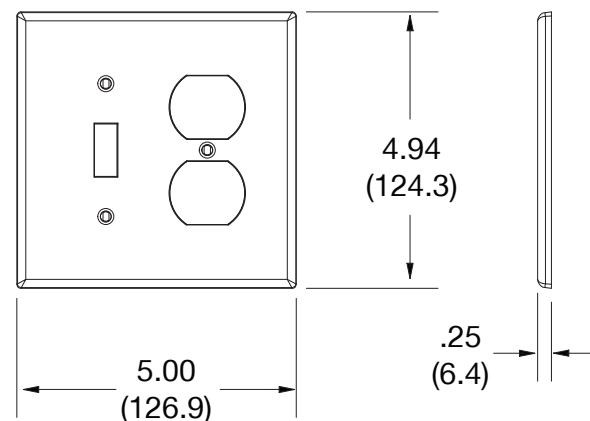

Wallplate Duplex and Toggle 2-Gang

Features

- High-impact, self-extinguishing polycarbonate material
- More rigid; sharp lines and less dimpling
- Smooth satin finish; blends into wall with an optimum finish

Ordering Information

Description	Gang	Color	UPC Number	Catalog Number
Mid-size duplex and toggle wallplate, smooth satin finish, for use with 1 duplex receptacle and 1 toggle switch	2	Black	883778313523	PJ18BK

Listings

cULus Listed

Specifications

Material	Polycarbonate thermoplastic
Thickness	.25 (6.4)
Orientation	Orientation
Mounting	Screw
Mounting Screws	Painted steel
Dimensions	4.94 in x 5.00 in x 0.25 in
Flammability	UL 94 V2

Dimensions in Inches (mm)

Bryant Electric • An affiliate of Hubbell Incorporated (Delaware) • 40 Waterview Drive • Shelton, CT 06484
Phone (800) 323-2792 • Specifications subject to change without notice