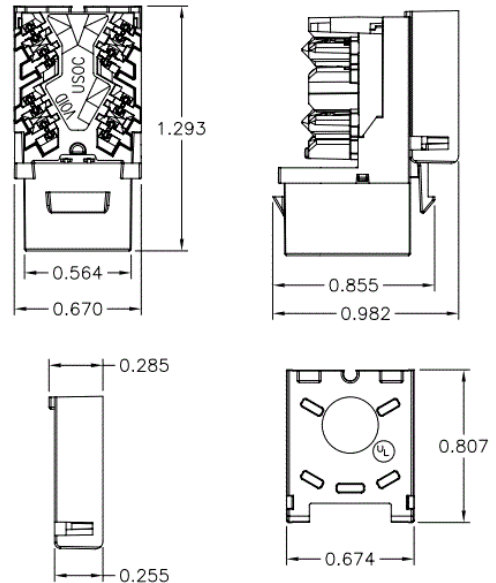

netSELECT
Jacks
USOC Jack

HUBBELL

Features

- IDC Pair Splitting Tower Allows for Minimum Disruption to Cable Twist
- Compatible with Standard 110 Termination Tools
- Standard HPW Keystone Mounting

Ordering Information

Description	Color	CatalogNumber	UPC
Modular USOC Snap Fit Jack, Blue 6P6C		NSJUB	883778500008

Listings

UL Listed
Meets FCC Part 68 Standard
RoHS Compliant

Specifications

Housing Material	High Impact Thermoplastic UL 94 V-0
------------------	-------------------------------------