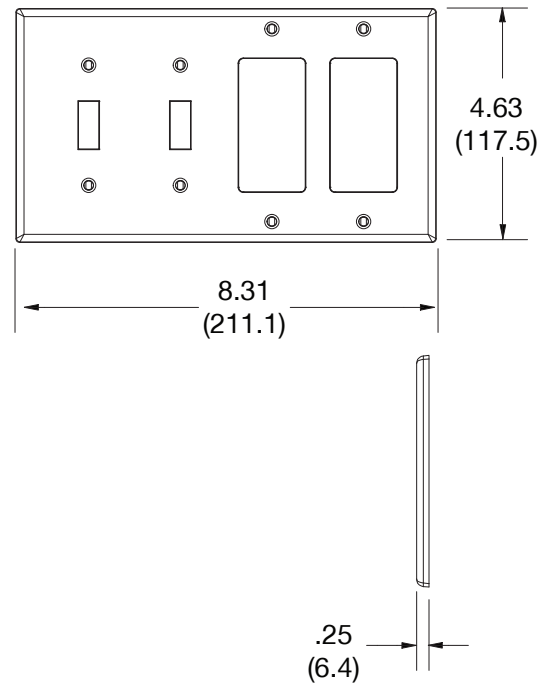

Wallplate Toggle and Decorator 4-Gang

Features

- High-impact, self-extinguishing polycarbonate material
- More rigid; sharp lines and less dimpling
- Smooth satin finish; blends into wall with an optimum finish

Ordering Information

Description	Gang	Color	UPC Number	Catalog Number
Toggle and decorator wallplate, smooth satin finish, for use with 2 toggle switches and 2 decorator devices	4	Gray	883778311642	P2262GY

Listings

cULus Listed

Specifications

Material	Polycarbonate thermoplastic
Thickness	.25 (6.4)
Orientation	Orientation
Mounting	Screw
Mounting Screws	Painted steel
Dimensions	4.63 in x 8.31 in x 0.25 in
Flammability	UL 94 V2

Dimensions in Inches (mm)

Bryant Electric • An affiliate of Hubbell Incorporated (Delaware) • 40 Waterview Drive • Shelton, CT 06484
Phone (800) 323-2792 • Specifications subject to change without notice