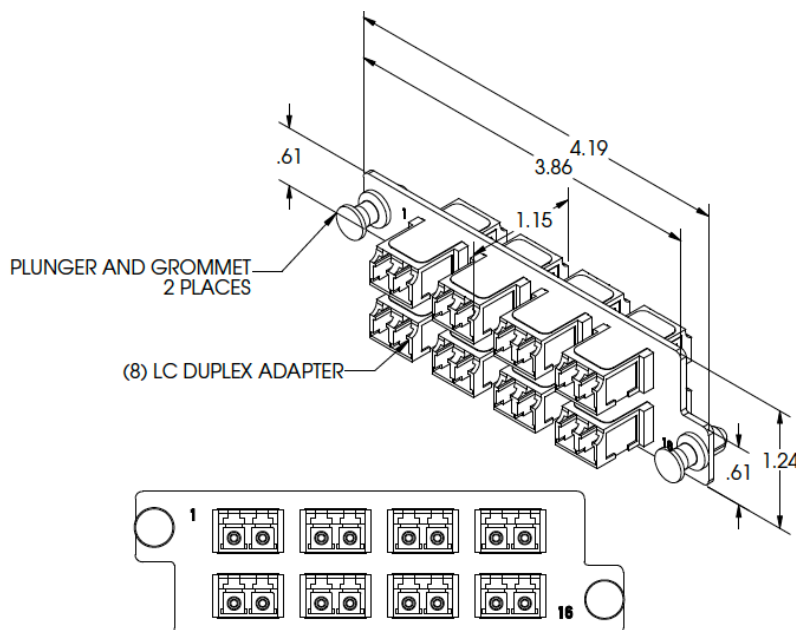

### Technical Information

- Connection Method: N/A
- Fiber Capacity: 16
- Polish: N/A
- Ceramic Alignment Sleeves: Yes
- TIA/EIA 604-10 Compliant: Yes
- TIA 455-21 Compliant: 500 mating cycles

### Dimensions

- Depth (Metric): 29.21 mm
- Depth (US): 1.15 in
- Height (Metric): 31.49mm
- Height (US): 1.24 in
- Width (Metric): 106.42 mm
- Width (US): 4.19 in

Legrand, North and Central America

60 Woodlawn Street  
West Hartford, CT 06110  
1.877.BY.LEGRAND (295.3472)  
www.legrand.us