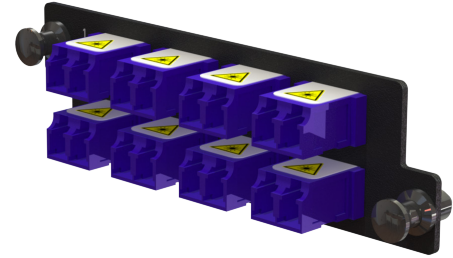

# Infinium M4 HDFP Adapter Panel, 8 Keyed Front Non Keyed Rear LC Duplex Adapters, 16 Fiber

### Overview

The Keyed 16-fiber HDFP Adapter Panels are designed to be used with the Infinium Fiber Enclosure to support LC Duplex adapters. This adapter panel has an M4 Footprint with 8 LC Duplex adapters and is equipped with plunger and grommet fasteners to hold the panels securely in place and support efficient installations. Keyed connectivity solutions offer users security and network segregation to match cords to the proper channels during installation.

### Features

- **Compact high-density design:** Optimized space utilization
- **Front loading:** Easy access to connections
- **Fiber port labeling:** Provides fiber port identification for easier administration
- **Engineered polymer adapter panel:** Rugged, cost-effective design
- **Uses plunger/grommet fastener:** Holds adapter panels securely in place