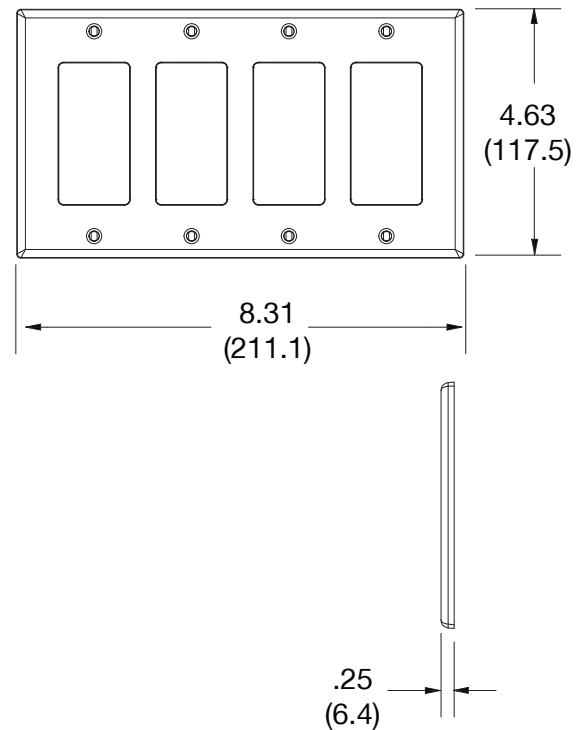

### Ordering Information

Description	Gang	Color	UPC Number	Catalog Number
Decorator wallplate, smooth satin finish, for use with 4 decorator devices	4	White	883778311994	<b>P264W</b>

### Specifications

Material	Polycarbonate thermoplastic
Thickness	.25 (6.4)
Orientation	Orientation
Mounting	Screw
Mounting Screws	Painted steel
Dimensions	4.63 in x 8.31 in x 0.25 in
Flammability	UL 94 V2