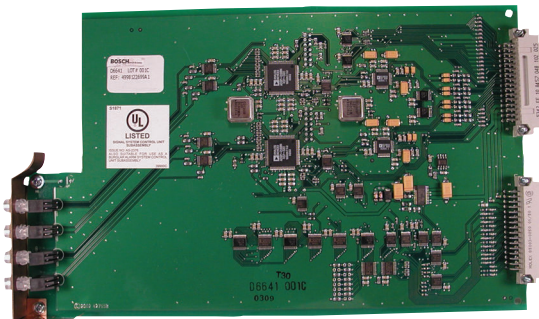

Conettix D6641 Telephone Line Card

www.boschsecurity.com

BOSCH
Invented for life

Line card with digital signal processor (DSP) technology. Answers and decodes signals from up to four telephone lines simultaneously. The Conettix D6600 Communications Receiver/Gateway will accept up to eight telephone line cards to create a total of 32 telephone lines. Needs one Conettix D6645 Telephone Line Terminator Card.

Certifications and approvals

Region	Certification	
Europe	CE EMC, LVD, R&TTE	
USA	UL	
	UL	UL 365 - Police Station Connected Burglar Alarm Units
	UL	UL 864 - Standard for Control Units and Accessories for Fire Alarm Systems
	UL	UL 1076 - Proprietary Burglar Alarm Units and Systems
	UL	UL 1610 - Central Station Burglar Alarm Units
	CSFM	California State Fire Marshal (see our website)
Canada	ULC	
	ULC	ULC-ORD C1076 - Proprietary Burglar Alarm Units and Systems

Region	Certification
	ULC CAN/ULC S303 - Local Burglar Alarm Units and Systems
	ULC CAN/ULC S304-06, Second Edition, dated July 2006 - For Signal Receiving Centre and

Ordering information

Conettix D6641 Telephone Line Card

Answers and decodes signals from up to four telephone lines using advanced digital signal processing technology.

Order number **D6641**