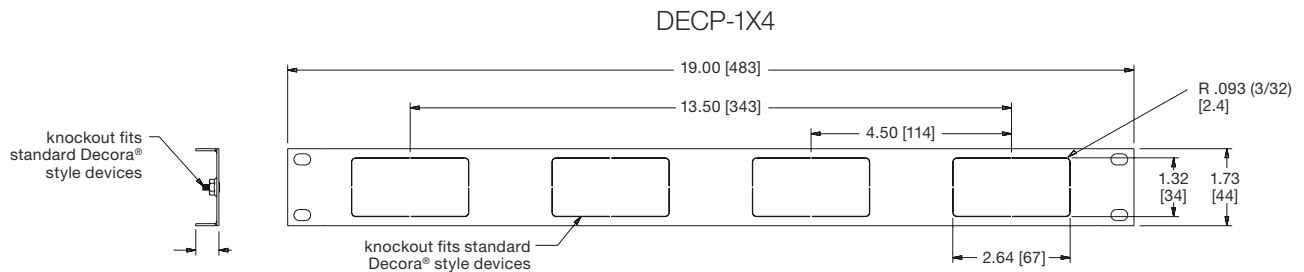

## basic dimensions

all dimensions in inches unless otherwise noted [all dimensions in brackets are in millimeters]

Note:  
Additional set of 2 keys available part # RPS-KEY

Decora® is a registered trademark of the Leviton Corp.