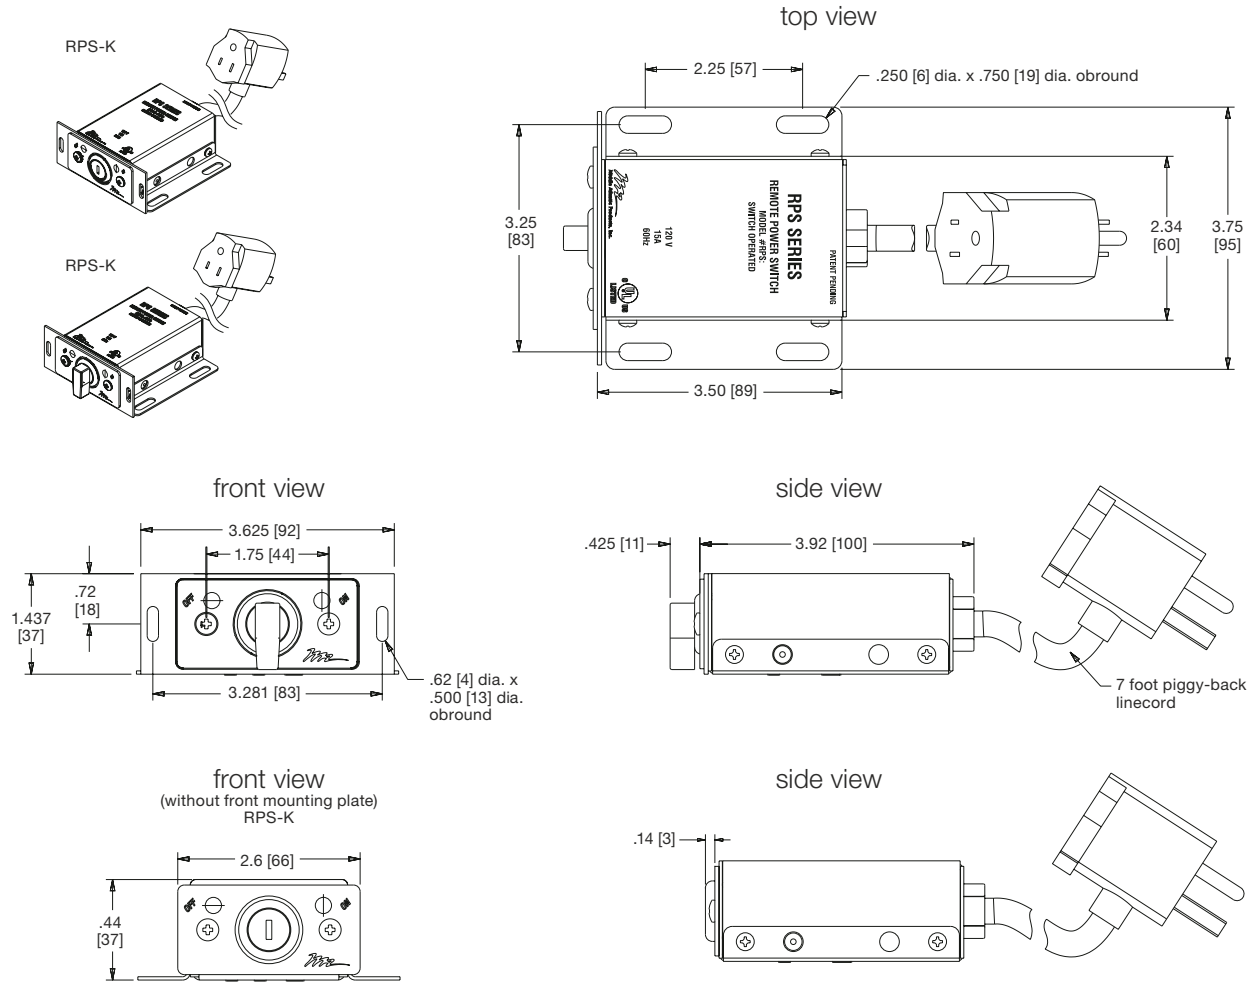

## options:

- 1 space panel, accommodates up to 4 Decora® style devices, shall be Middle Atlantic Products part # DECP-1X4
- Replacement keys, sold in sets of two, shall be Middle Atlantic Products part # RPS-KEY

## basic dimensions

all dimensions in inches unless otherwise noted [all dimensions in brackets are in millimeters]

Note:  
Additional set of 2 keys available part # RPS-KEY

Decora® is a registered trademark of the Leviton Corp.