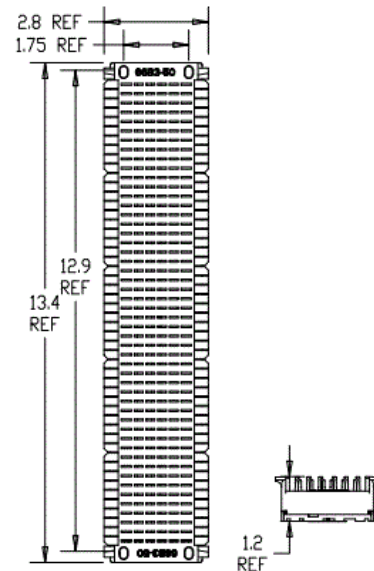

NEXTSPEED

Cross Connect Blocks

Modular 66 Cross Connect Block, 66B

Features

- Designed for Fast and Easy Termination Incoming Telephone Cables
- Smaller Connecting Blocks Satisfy the Need for a Block Smaller than the 25-Pair
- Stackable for Increased Plant Flexibility

Ordering Information

Description	Color	Catalog Number	UPC
Modular 66B Block, Split (4x), White 50-Pair Capacity, 6 x 50 Block Size	White	HPW66B350	662620821160

Specifications

Block Size (in)	6 x 50
Capacity	50-Pair

HUBBELL

Online Resources

Customer Use Drawing
eCatalog