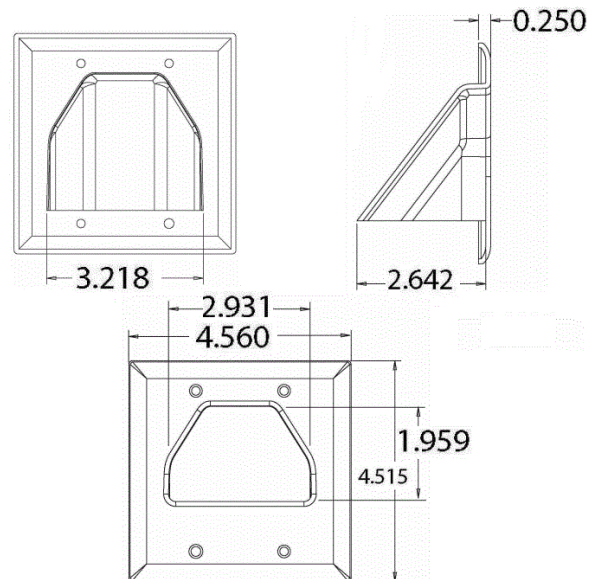

netSELECT
Wallplates
Feed-Through Plate

HUBBELL

Features

- Easily Pass Bulky AV Connectors Through the Wall
- Low Profile Design Supports Flush Wall Mounting Applications
- Mounts to Standard Low-Voltage Mounting Brackets

Ordering Information

Description	Color	CatalogNumber	UPC
2-Gang Feed-Through Plate	Ivory	NSAV2I	883778504679

Listings

ETL Listed
RoHS Compliant

Specifications

Material	High-Impact Resistant Thermoplastic
Connector	HDMI Type A Female to Female Coupler
Connector Plating	2 Micro Inch Gold

Online Resources

eCatalog