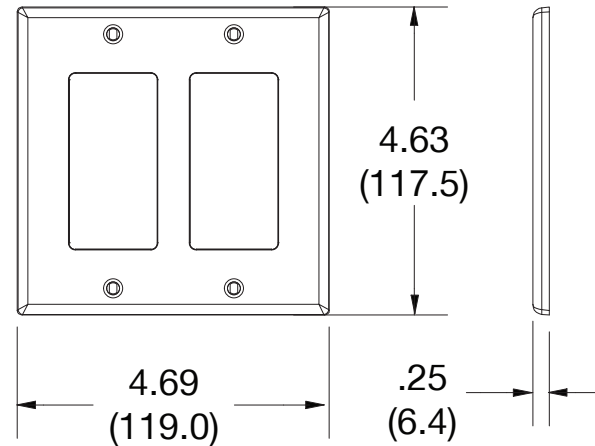

### Ordering Information

Description	Gang	Color	UPC Number	Catalog Number
Decorator wallplate, smooth satin finish, for use with 2 decorator devices	2	Light Almond	883778311840	P262LA

### Specifications

Material	Polycarbonate thermoplastic
Thickness	.25 (6.4)
Orientation	Orientation
Mounting	Screw
Mounting Screws	Painted steel
Dimensions	4.63 in x 4.69 in x 0.25 in
Flammability	UL 94 V2