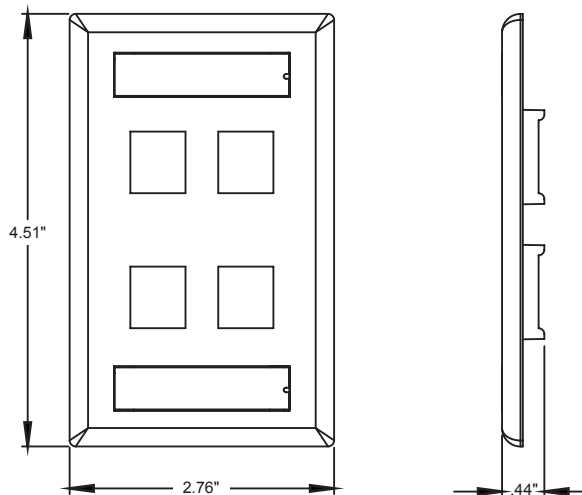

### WARRANTY INFORMATION

For a copy of Leviton product warranties, visit [www.leviton.com/warranty](http://www.leviton.com/warranty).

42080-2XL, 42080-4XL

**ELECTRONIC FILES**

For CAD files, typical specs, or technical drawings (.DXF, .DWG), visit [www.leviton.com](http://www.leviton.com).

42080-2xL

**42080-2xL, 42080-4xL**

42080-4xL

**PART NUMBERS**

Description	WHITE	IVORY	LT. ALMOND
Single-Gang QuickPort® Wallplate with ID Windows for Large Connectors, 2 Ports	42080-2WL	42080-2IL	42080-2TL
Single-Gang QuickPort Wallplate with ID Windows for Large Connectors, 4 Ports	42080-4WL	42080-4IL	42080-4TL