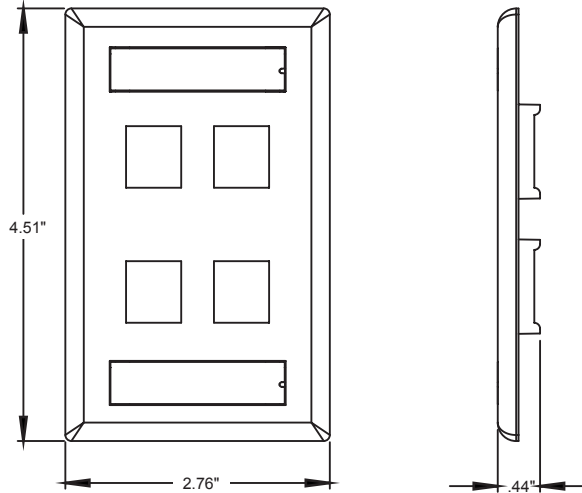

### WARRANTY INFORMATION

For a copy of Leviton product warranties, visit [www.leviton.com/warranty](http://www.leviton.com/warranty).

42080-2XL, 42080-4XL

**ELECTRONIC FILES**

For CAD files, typical specs, or technical drawings (.DXF, .DWG), visit [www.leviton.com](http://www.leviton.com).

42080-2xL

**42080-2xL, 42080-4xL**

42080-4xL

**PART NUMBERS**

Description	WHITE	IVORY	LT. ALMOND
Single-Gang QuickPort® Wallplate with ID Windows for Large Connectors, 2 Ports	42080-2WL	42080-2IL	42080-2TL
Single-Gang QuickPort Wallplate with ID Windows for Large Connectors, 4 Ports	42080-4WL	42080-4IL	42080-4TL