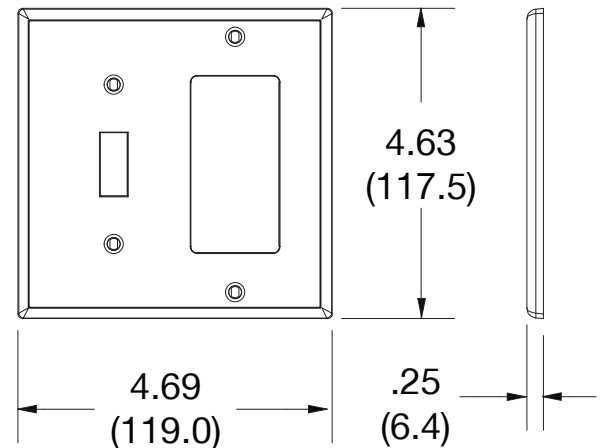

Wallplate Toggle Switch and Decorator Receptacle 2-Gang

Features

- High-impact, self-extinguishing polycarbonate material
- More rigid; sharp lines and less dimpling
- Smooth satin finish; blends into wall with an optimum finish

Ordering Information

Description	Gang	Color	UPC Number	Catalog Number
Toggle and receptacle, smooth satin finish, for use with toggle switch and decorator receptacle	2	White	883778310980	P126W

Listings

cULus Listed

Specifications

Material	Polycarbonate thermoplastic
Thickness	.25 (6.4)
Orientation	Orientation
Mounting	Screw
Mounting Screws	Painted steel
Dimensions	4.63 in x 4.69 in x 0.25 in
Flammability	UL 94 V2

Dimensions in Inches (mm)

Bryant Electric • An affiliate of Hubbell Incorporated (Delaware) • 40 Waterview Drive • Shelton, CT 06484
Phone (800) 323-2792 • Specifications subject to change without notice