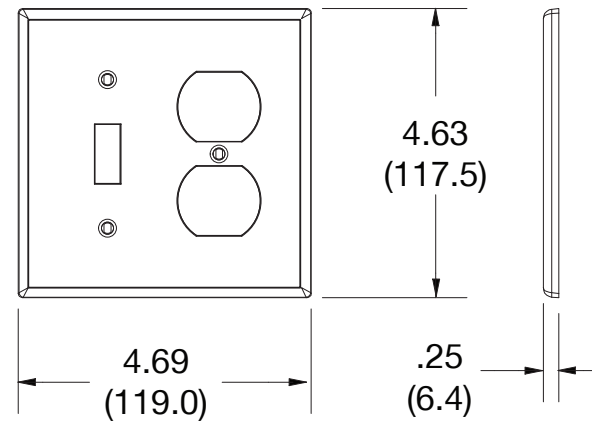

Wallplate Duplex and Toggle 2-Gang

Features

- High-impact, self-extinguishing polycarbonate material
- More rigid; sharp lines and less dimpling
- Smooth satin finish; blends into wall with an optimum finish

Ordering Information

Description	Gang	Color	UPC Number	Catalog Number
Duplex receptacle and toggle switch wallplate, smooth satin finish, for use with 1 duplex receptacle and 1 toggle switch	2	Brown	883778311376	P18

Listings

cULus Listed

Specifications

Material	Polycarbonate thermoplastic
Thickness	.25 (6.4)
Orientation	Orientation
Mounting	Screw
Mounting Screws	Painted steel
Dimensions	4.63 in x 4.69 in x 0.25 in
Flammability	UL 94 V2