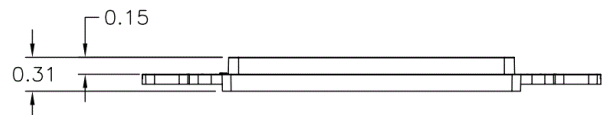

netSELECT
Wallplates
Molded-In Voice and Data Decorator Frame

HUBBELL

Features

- High Impact-Resistant Thermoplastic Construction
- Aesthetically Pleasing, Molded-In Appearance

Ordering Information

Description	Color	CatalogNumber	UPC
Molded-In Voice and Data Decorator Frame, One RJ11 Jack, 6P4C, Screw	Black	NS770BK	883778501739

Listings

Meets FCC part 68
UL Listed
CSA Certified
RoHS Compliant

Specifications

Material	High-Impact Resistant Thermoplastic
Position	6
Conductors	4
Termination Style	Screw

Accessories

Wallplate	NP26BK
-----------	--------