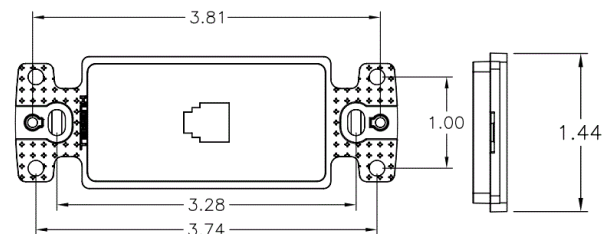

netSELECT
Wallplates
Molded-In Voice and Data Decorator Frame

HUBBELL

Features

- High Impact-Resistant Thermoplastic Construction
- Aesthetically Pleasing, Molded-In Appearance

Ordering Information

Description	Color	CatalogNumber	UPC
Molded-In Voice and Data Decorator Frame, One RJ11 Jack, 6P4C, Screw	Black	NS770BK	883778501739

Listings

Meets FCC part 68
UL Listed
CSA Certified
RoHS Compliant

Specifications

Material	High-Impact Resistant Thermoplastic
Position	6
Conductors	4
Termination Style	Screw

Accessories

Wallplate	NP26BK
-----------	--------