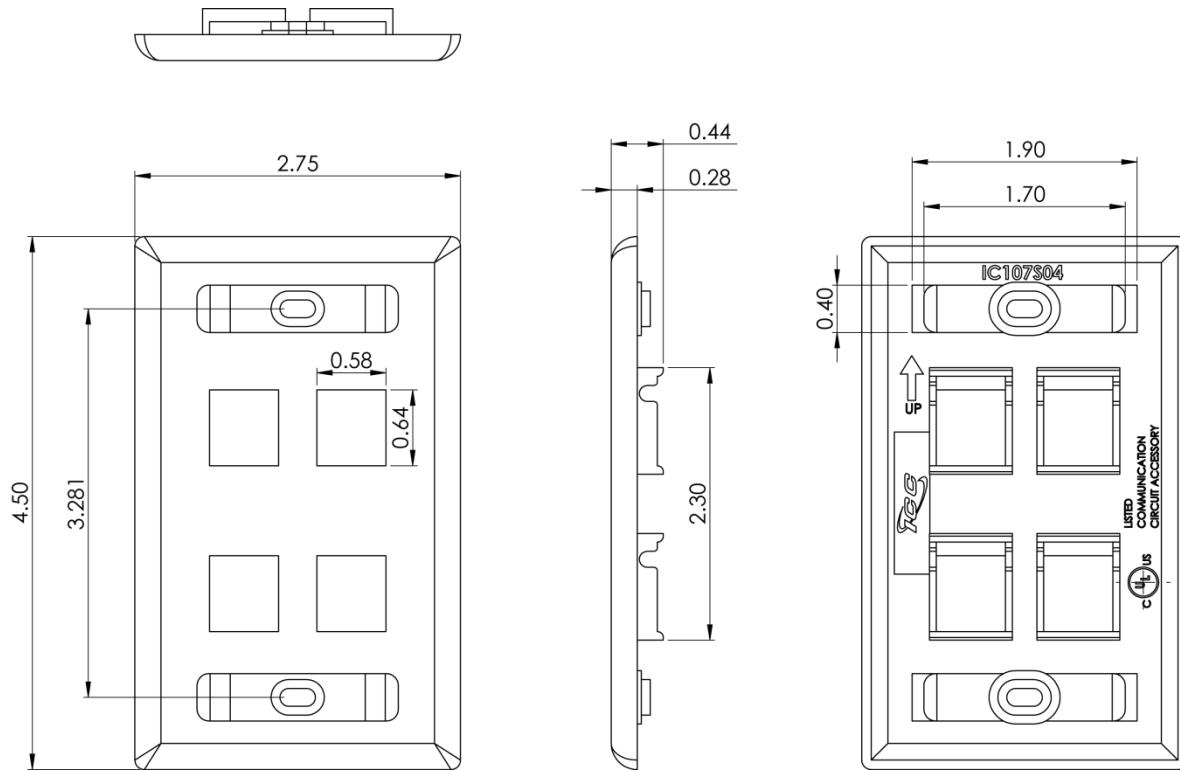

## 4-Port Single Gang Faceplate With Station ID

### Package Includes:

- A. 4-Port Single Gang Faceplate With Station ID, **1 Piece**
- B. ICC Label Cover, **1 Piece**
- C. Clear Label Cover, **2 Pieces**
- D. Paper ID Label, **2 Pieces**
- E. #6-32 x 3/4" Oval Head, Countersink, Deep Slotted Drive, Machine Screw, **2 Pieces**

### Features and Benefits

- Configured to fit standard single gang outlet box
- Designed to support the distribution of voice, data, and other communication needs to the work area for commercial and residential applications
- Rugged and durable construction
- Easy station identification with use of enclosed labels protected by clear plastic covers
- Hidden mounting screws
- Accommodates a wide variety of easy to snap-in modules, providing configuration flexibility
- Accepts all IC107 modules
- ANSI/TIA-568-C and UL 1863 compliant