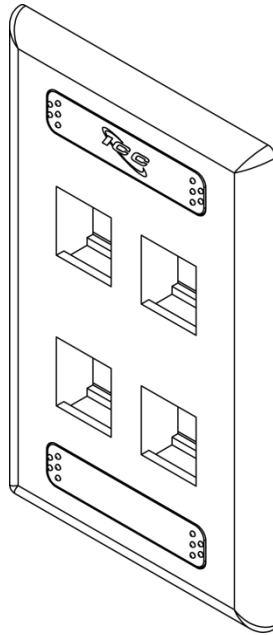

## 4-Port Single Gang Faceplate With Station ID

### Package Includes:

- A. 4-Port Single Gang Faceplate With Station ID, **1 Piece**
- B. ICC Label Cover, **1 Piece**
- C. Clear Label Cover, **2 Pieces**
- D. Paper ID Label, **2 Pieces**
- E. #6-32 x 3/4" Oval Head, Countersink, Deep Slotted Drive, Machine Screw, **2 Pieces**

### Features and Benefits

- Configured to fit standard single gang outlet box
- Designed to support the distribution of voice, data, and other communication needs to the work area for commercial and residential applications
- Rugged and durable construction
- Easy station identification with use of enclosed labels protected by clear plastic covers
- Hidden mounting screws
- Accommodates a wide variety of easy to snap-in modules, providing configuration flexibility
- Accepts all IC107 modules
- ANSI/TIA-568-C and UL 1863 compliant