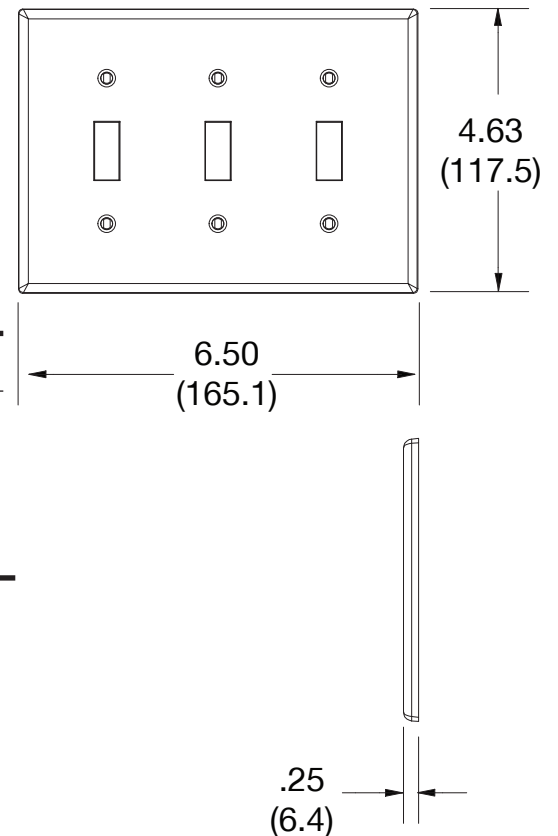

Mid-Size Wallplate Toggle 3-Gang

Features

- High-impact, self-extinguishing polycarbonate material
- More rigid; sharp lines and less dimpling
- Smooth satin finish; blends into wall with an optimum finish

Ordering Information

Description	Gang	Color	UPC Number	Catalog Number
Toggle wallplate, smooth satin finish, for use with 3 toggle swithes	3	Black	883778312410	P3BK

Listings

cULus Listed

Specifications

Material	Polycarbonate thermoplastic
Thickness	.25 (6.4)
Orientation	Orientation
Mounting	Screw
Mounting Screws	Painted steel
Dimensions	4.88 in x 6.75 in x 0.25 in
Flammability	UL 94 V2

Dimensions in Inches (mm)

Bryant Electric • An affiliate of Hubbell Incorporated (Delaware) • 40 Waterview Drive • Shelton, CT 06484
Phone (800) 323-2792 • Specifications subject to change without notice