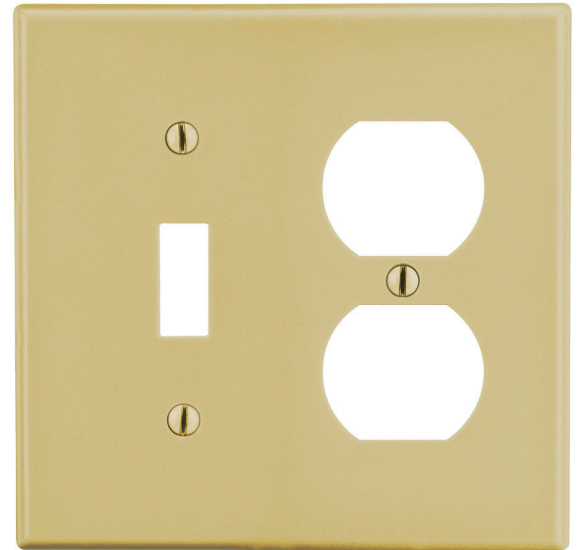

## Wallplate Duplex and Toggle 2-Gang

### Features

- High-impact, self-extinguishing polycarbonate material
- More rigid; sharp lines and less dimpling
- Smooth satin finish; blends into wall with an optimum finish

### Ordering Information

Description	Gang	Color	UPC Number	Catalog Number
Duplex receptacle and toggle switch wallplate, smooth satin finish, for use with 1 duplex receptacle and 1 toggle switch	2	Ivory	883778311451	<b>P18I</b>