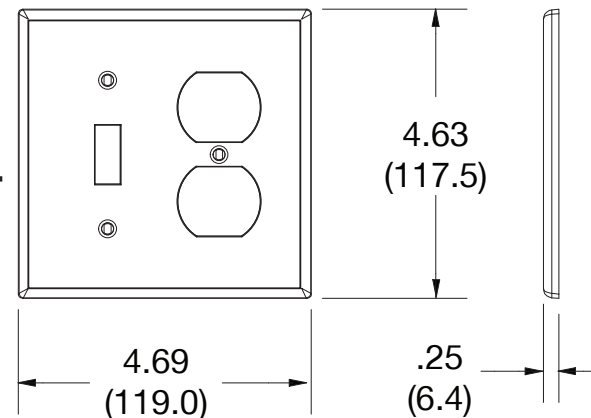

### Ordering Information

Description	Gang	Color	UPC Number	Catalog Number
Duplex receptacle and toggle switch wallplate, smooth satin finish, for use with 1 duplex receptacle and 1 toggle switch	2	Ivory	883778311451	<b>P18I</b>

### Specifications

Material	Polycarbonate thermoplastic
Thickness	.25 (6.4)
Orientation	Orientation
Mounting	Screw
Mounting Screws	Painted steel
Dimensions	4.63 in x 4.69 in x 0.25 in
Flammability	UL 94 V2

Dimensions in Inches (mm)

Bryant Electric • An affiliate of Hubbell Incorporated (Delaware) • 40 Waterview Drive • Shelton, CT 06484  
Phone (800) 323-2792 • Specifications subject to change without notice