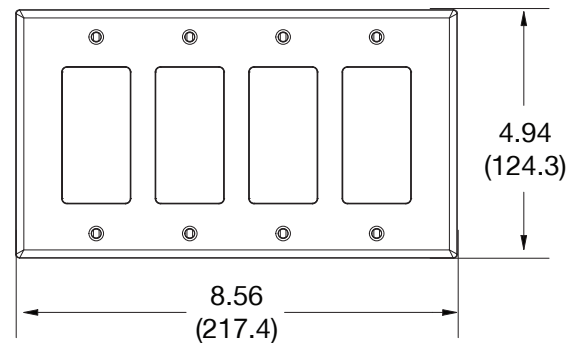

Mid-Size Wallplate Decorator 4-Gang

Features

- High-impact, self-extinguishing polycarbonate material
- More rigid; sharp lines and less dimpling
- Smooth satin finish; blends into wall with an optimum finish

Ordering Information

Description	Gang	Color	UPC Number	Catalog Number
Mid-size decorator wallplate, smooth satin finish, for use with 4 decorator devices	4	Black	883778313912	PJ264BK

Listings

cULus Listed

Specifications

Material	Polycarbonate thermoplastic
Thickness	.25 (6.4)
Orientation	Orientation
Mounting	Screw
Mounting Screws	Painted steel
Dimensions	4.88 in x 8.56 in x 0.25 in
Flammability	UL 94 V2

Dimensions in Inches (mm)

Bryant Electric • An affiliate of Hubbell Incorporated (Delaware) • 40 Waterview Drive • Shelton, CT 06484
Phone (800) 323-2792 • Specifications subject to change without notice