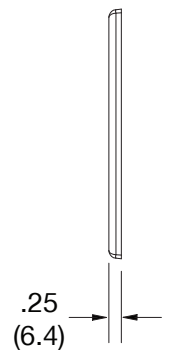

Mid-Size Wallplate Decorator 4-Gang

Features

- High-impact, self-extinguishing polycarbonate material
- More rigid; sharp lines and less dimpling
- Smooth satin finish; blends into wall with an optimum finish

Ordering Information

Description	Gang	Color	UPC Number	Catalog Number
Mid-size decorator wallplate, smooth satin finish, for use with 4 decorator devices	4	Black	883778313912	PJ264BK

Listings

cULus Listed

Specifications

Material	Polycarbonate thermoplastic
Thickness	.25 (6.4)
Orientation	Orientation
Mounting	Screw
Mounting Screws	Painted steel
Dimensions	4.88 in x 8.56 in x 0.25 in
Flammability	UL 94 V2

Dimensions in Inches (mm)

Bryant Electric • An affiliate of Hubbell Incorporated (Delaware) • 40 Waterview Drive • Shelton, CT 06484
Phone (800) 323-2792 • Specifications subject to change without notice