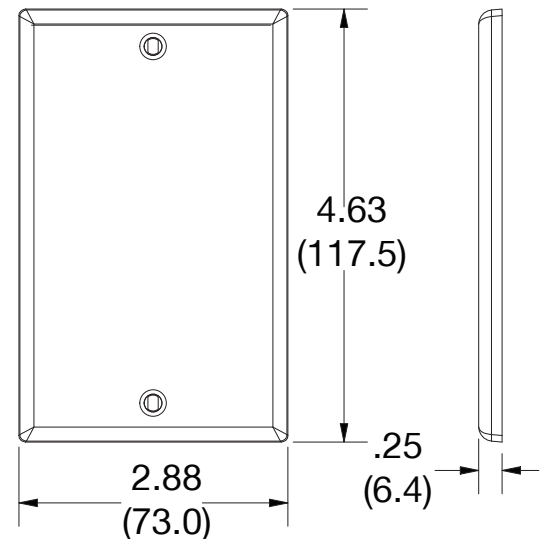

### Ordering Information

Description	Gang	Color	UPC Number	Catalog Number
Blank box mount, smooth satin finish, for use with cover enclosure	1	Ivory	883778311291	P14I

### Specifications

Material	Polycarbonate thermoplastic
Thickness	.25 (6.4)
Orientation	Orientation
Mounting	Screw
Mounting Screws	Painted steel
Dimensions	4.63 in x 2.88 in x 0.25 in
Flammability	UL 94 V2