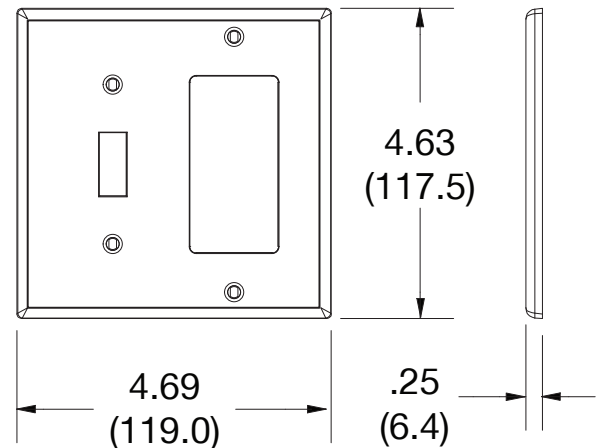

Wallplate Toggle Switch and Decorator Receptacle 2-Gang

Features

- High-impact, self-extinguishing polycarbonate material
- More rigid; sharp lines and less dimpling
- Smooth satin finish; blends into wall with an optimum finish

Ordering Information

Description	Gang	Color	UPC Number	Catalog Number
Toggle and receptacle, smooth satin finish, for use with toggle switch and decorator receptacle	2	Black	883778310935	P126BK

Listings

cULus Listed

Specifications

Material	Polycarbonate thermoplastic
Thickness	.25 (6.4)
Orientation	Orientation
Mounting	Screw
Mounting Screws	Painted steel
Dimensions	4.63 in x 4.69 in x 0.25 in
Flammability	UL 94 V2