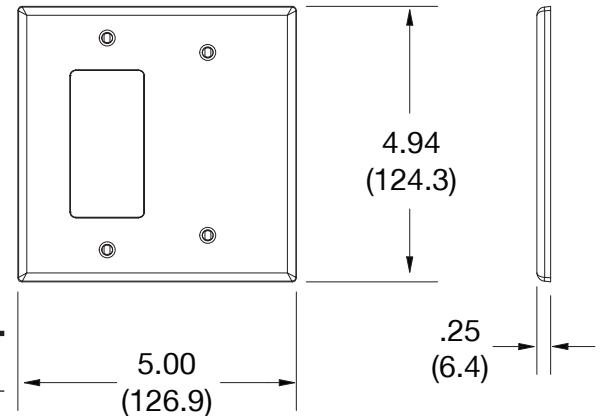

Wallplate Decorator and Blank Box Mount 2-Gang

Features

- High-impact, self-extinguishing polycarbonate material
- More rigid; sharp lines and less dimpling
- Smooth satin finish; blends into wall with an optimum finish

Ordering Information

Description	Gang	Color	UPC Number	Catalog Number
Mid-size decorator and blank box mount wallplate, smooth satin finish, for use with 1 decorator device	2	White	883778313455	PJ1326W

Listings

cULus Listed

Specifications

Material	Polycarbonate thermoplastic
Thickness	.25 (6.4)
Orientation	Orientation
Mounting	Screw
Mounting Screws	Painted steel
Dimensions	4.94 in x 5.00 in x 0.25 in
Flammability	UL 94 V2

Dimensions in Inches (mm)

Bryant Electric • An affiliate of Hubbell Incorporated (Delaware) • 40 Waterview Drive • Shelton, CT 06484
Phone (800) 323-2792 • Specifications subject to change without notice