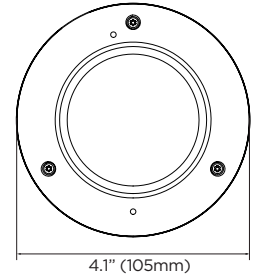

Accessories (optional)

DWC-V7CMW
Ceiling mount
bracket

DWC-V7JUNCW
Junction box

DWC-V7WMW
Wall mount
bracket

DWC-V7DECO
5x decorative rings

Dimensions

Unit: Inch (mm)

Specifications