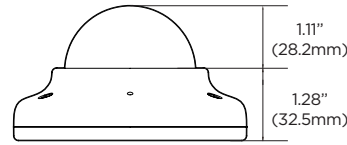

Accessories (optional)

DWC-V7CMW
Ceiling mount
bracket

DWC-V7JUNCW
Junction box

DWC-V7WMW
Wall mount
bracket

DWC-V7DECO
5x decorative rings

Dimensions

Unit: Inch (mm)

Specifications