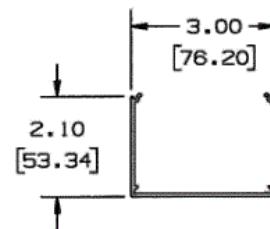

Raceway
Aluminum Raceway
HBLALU3800 Series Single Channel Base

HUBBELL

Features

- Satin anodized finish
- Packed 40 ft. (12.19m) per carton, 10 ft. (3m) lengths.
- Available in Pre-Wired Raceway

Ordering Information

Description	Material	UPC Number	Catalog Number
Single Channel Base	Anodized Aluminum	783585218632	HBLALU3800B10

Listings

UL Listed
CSA Certified

Specifications

Height	2.10"
Width	3.00"
Length	10'

Online Resources