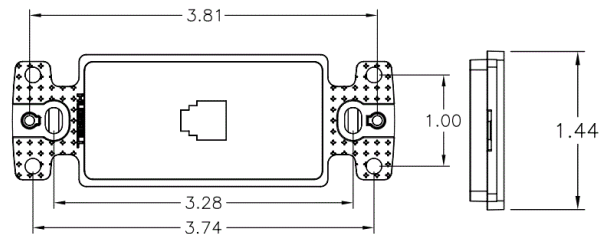

netSELECT
Wallplates
Molded-In Voice and Data Decorator Frame

HUBBELL

Features

- High Impact-Resistant Thermoplastic Construction
- Aesthetically Pleasing, Molded-In Appearance

Ordering Information

Description	Color	CatalogNumber	UPC
Molded-In Voice and Data Decorator Frame, One RJ11 Jack, 6P6C, Screw	Light Almond	NS771LA	883778503610

Listings

Meets FCC part 68
UL Listed
CSA Certified
RoHS Compliant

Specifications

Material	High-Impact Resistant Thermoplastic
Jack	One RJ11
Position	6
Conductors	4
Termination Style	Screw

Accessories

Wallplate	NP26LA
-----------	--------