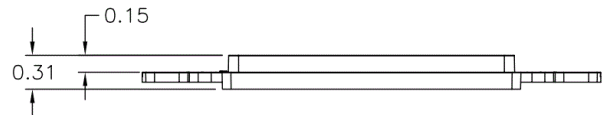

netSELECT
Wallplates
Molded-In Voice and Data Decorator Frame

HUBBELL

Features

- High Impact-Resistant Thermoplastic Construction
- Aesthetically Pleasing, Molded-In Appearance

Ordering Information

Description	Color	CatalogNumber	UPC
Molded-In Voice and Data Decorator Frame, One RJ11 Jack, 6P6C, Screw	Light Almond	NS771LA	883778503610

Listings

Meets FCC part 68
UL Listed
CSA Certified
RoHS Compliant

Specifications

Material	High-Impact Resistant Thermoplastic
Jack	One RJ11
Position	6
Conductors	4
Termination Style	Screw

Accessories

Wallplate	NP26LA
-----------	--------