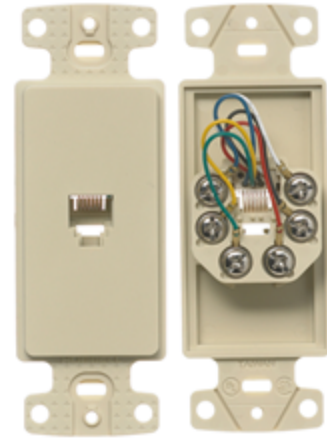

netSELECT
Wallplates
Molded-In Voice and Data Decorator Frame

HUBBELL

Features

- High Impact-Resistant Thermoplastic Construction
- Aesthetically Pleasing, Molded-In Appearance

Ordering Information

Description	Color	CatalogNumber	UPC
Molded-In Voice and Data Decorator Frame, One RJ11 Jack, 6P6C, Screw	Light Almond	NS771LA	883778503610

Listings

Meets FCC part 68
UL Listed
CSA Certified
RoHS Compliant

Specifications

Material	High-Impact Resistant Thermoplastic
Jack	One RJ11
Position	6
Conductors	4
Termination Style	Screw

Accessories

Wallplate	NP26LA
-----------	--------