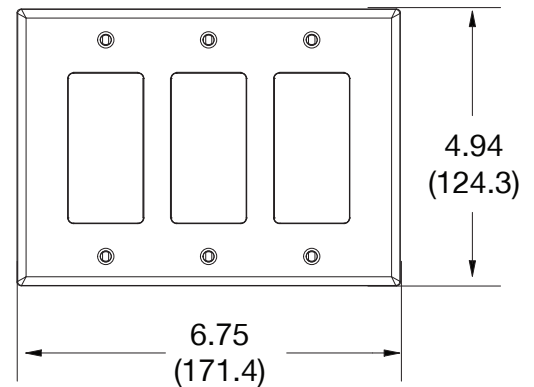

Mid-Size Wallplate Decorator 3-Gang

Features

- High-impact, self-extinguishing polycarbonate material
- More rigid; sharp lines and less dimpling
- Smooth satin finish; blends into wall with an optimum finish

Ordering Information

Description	Gang	Color	UPC Number	Catalog Number
Mid-size decorator wallplate, smooth satin finish, for use 3 decorator devices	3	Ivory	883778313875	PJ263I

Listings

cULus Listed

Specifications

Material	Polycarbonate thermoplastic
Thickness	.25 (6.4)
Orientation	Orientation
Mounting	Screw
Mounting Screws	Painted steel
Dimensions	4.88 in x 6.75 in x 0.25 in
Flammability	UL 94 V2