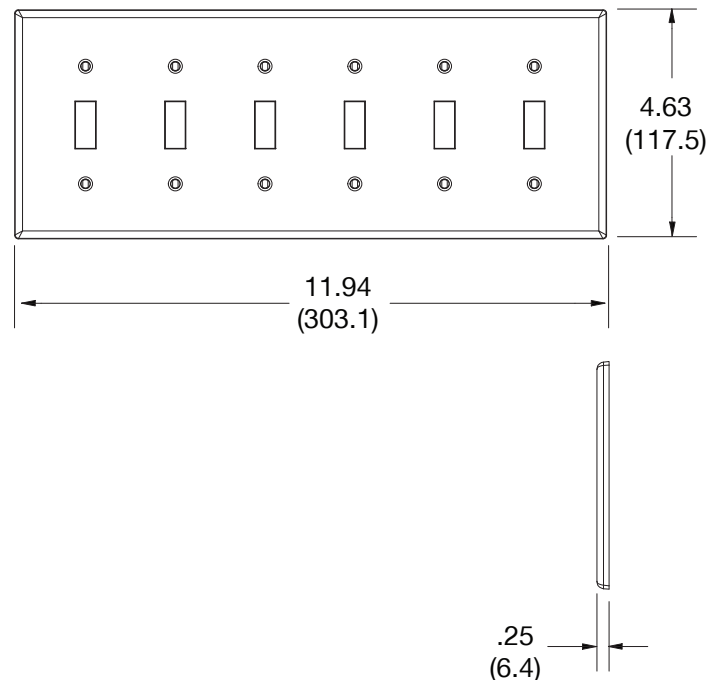

### Ordering Information

Description	Gang	Color	UPC Number	Catalog Number
Toggle wallplate, smooth satin finish, for use with 6 toggle switches	6	Gray	883778312618	<b>P6GY</b>

### Specifications

Material	Polycarbonate thermoplastic
Thickness	.25 (6.4)
Orientation	Orientation
Mounting	Screw
Mounting Screws	Painted steel
Dimensions	4.63 in x 10.12 in x 0.25 in
Flammability	UL 94 V2