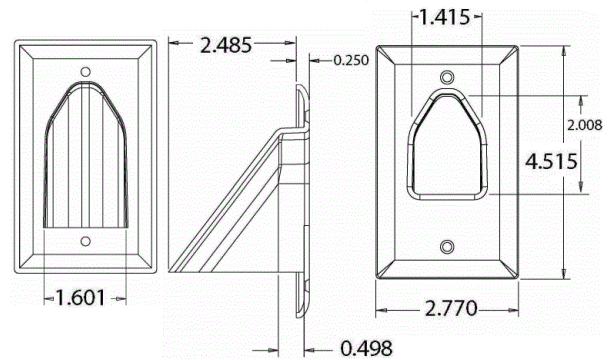

netSELECT
Wallplates
Feed-Through Plate

HUBBELL

Features

- Easily Pass Bulky AV Connectors Through the Wall
- Low Profile Design Supports Flush Wall Mounting Applications
- Mounts to Standard Low-Voltage Mounting Brackets

Ordering Information

Description	Color	CatalogNumber	UPC
1-Gang Feed-Through Plate	Ivory	NSAV11	883778504655

Listings

ETL Listed
RoHS Compliant

Specifications

Material	High-Impact Resistant Thermoplastic
Connector	HDMI Type A Female to Female Coupler
Connector Plating	2 Micro Inch Gold