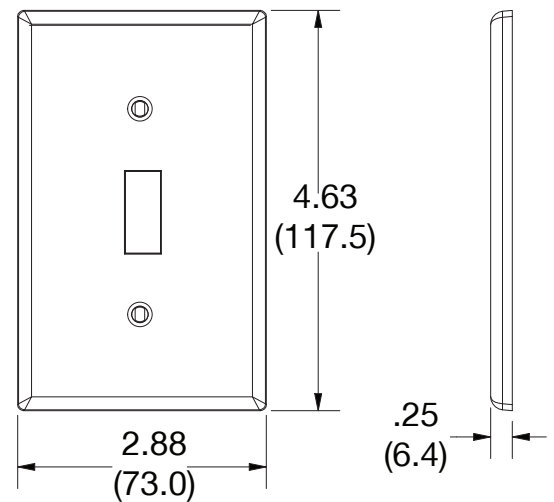

Wallplate Standard Toggle 1-Gang

Features

- High-impact, self-extinguishing polycarbonate material
- More rigid; sharp lines and less dimpling
- Smooth satin finish; blends into wall with an optimum finish
- Captive screw feature on single-gang versions, hold screws in place for quick installation

Ordering Information

Description	Gang	Color	UPC Number	Catalog Number
Toggle wallplate, smooth satin finish, for use with toggle switch	1	White	883778311543	P1W

Listings

cULus Listed

Specifications

Material	Polycarbonate thermoplastic
Thickness	.25 (6.4)
Orientation	Orientation
Mounting	Screw
Mounting Screws	Painted steel
Dimensions	4.63 in x 2.88 in x 0.25 in
Flammability	UL 94 V2

Dimensions in Inches (mm)

Bryant Electric • An affiliate of Hubbell Incorporated (Delaware) • 40 Waterview Drive • Shelton, CT 06484
Phone (800) 323-2792 • Specifications subject to change without notice