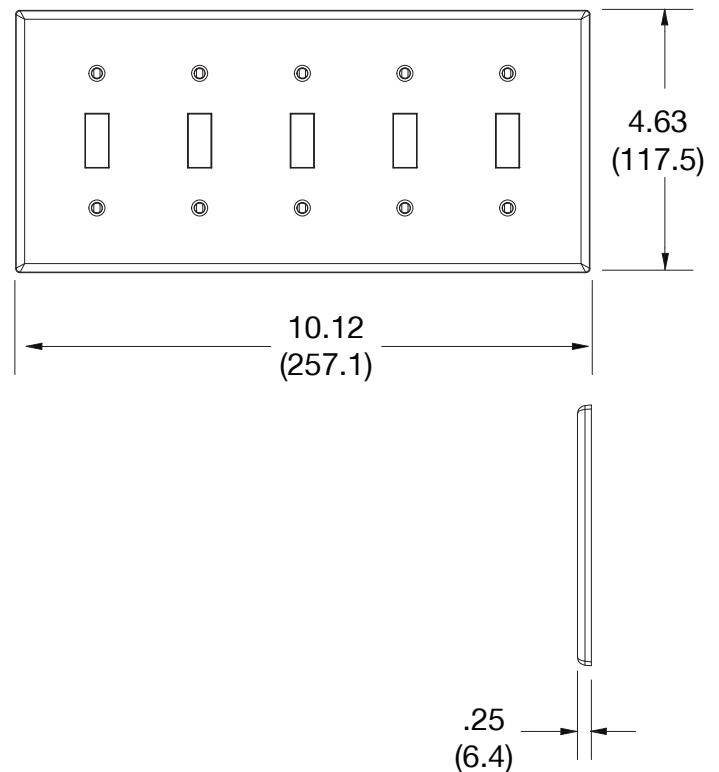

Wallplate Toggle 5-Gang

Features

- High-impact, self-extinguishing polycarbonate material
- More rigid; sharp lines and less dimpling
- Smooth satin finish; blends into wall with an optimum finish

Ordering Information

Description	Gang	Color	UPC Number	Catalog Number
Toggle wallplate, smooth satin finish, for use with 5 toggle switches	5	Black	883778312557	P5BK

Listings

cULus Listed

Specifications

Material	Polycarbonate thermoplastic
Thickness	.25 (6.4)
Orientation	Orientation
Mounting	Screw
Mounting Screws	Painted steel
Dimensions	4.63 in x 10.12 in x 0.25 in
Flammability	UL 94 V2

Dimensions in Inches (mm)

Bryant Electric • An affiliate of Hubbell Incorporated (Delaware) • 40 Waterview Drive • Shelton, CT 06484
Phone (800) 323-2792 • Specifications subject to change without notice