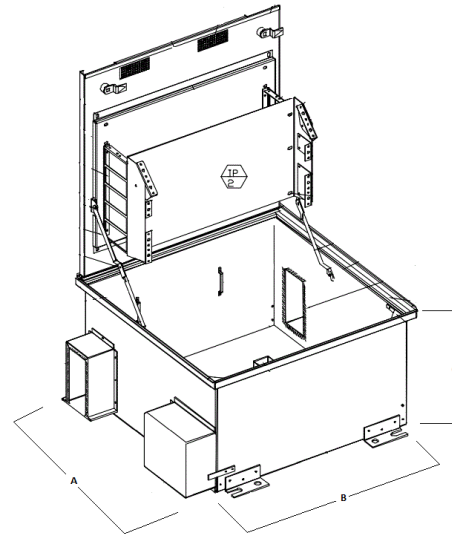

Mounted Zone Cabling Enclosures and Brackets

Ceiling Mounted Enclosure

Zone Access Ceiling Box

HUBBELL

Features

- Remote TR for mini backbone and CP applications

Ordering Information

Rack Units	Max Port Cap	Catalog Number	UPC Number
7	120 plus 2U Equipment\	ZCB7UA	662620840697

Listings

UL Listed
Plenum Rated
EIA/ECA-310-E Universal Mounting Pattern

Specifications

Material	Aluminum
Thickness	0.060"
Rating	Plenum
Rail Type	#12-24 Threaded
Rack Units	7
Mount	Floor

Characteristics

Rack Units	8
------------	---

Accessories

Lock Kit for ZCB	ZCBLKIT
Black Velcro Roll	HVFBK575
9" Velco Strips, Yellow	MCCMV9YL10

Online Resources

Customer Drawing
eCatalog

Dimensions- inches (mm)

A	23.1" (587)
B	23.1" (587)
C	12.75" (324)