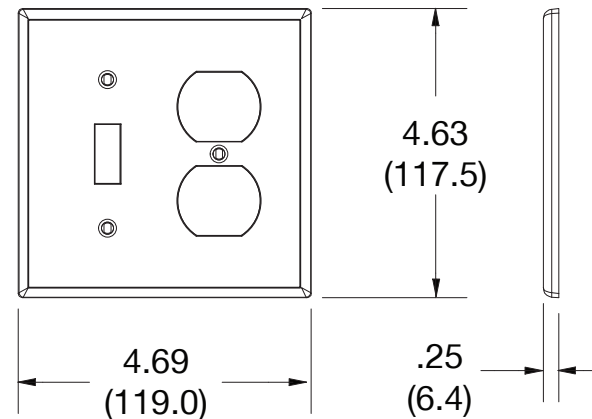

Wallplate Duplex and Toggle 2-Gang

Features

- High-impact, self-extinguishing polycarbonate material
- More rigid; sharp lines and less dimpling
- Smooth satin finish; blends into wall with an optimum finish

Ordering Information

Description	Gang	Color	UPC Number	Catalog Number
Duplex receptacle and toggle switch wallplate, smooth satin finish, for use with 1 duplex receptacle and 1 toggle switch	2	White	883778311482	P18W

Listings

cULus Listed

Specifications

Material	Polycarbonate thermoplastic
Thickness	.25 (6.4)
Orientation	Orientation
Mounting	Screw
Mounting Screws	Painted steel
Dimensions	4.63 in x 4.69 in x 0.25 in
Flammability	UL 94 V2