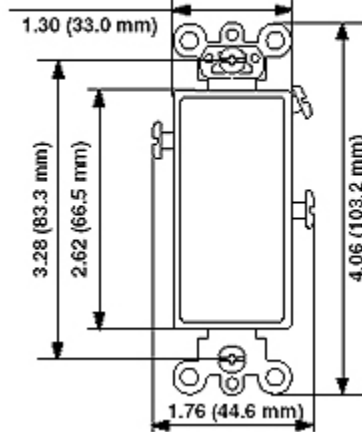

**Leviton Catalog #:** 56081-2W

**Description:** 3 Amp, 24 Volt, Decora Plus Rocker Double-Throw Ctr-OFF Momentary Contact Single-Pole AC Quiet Switch, Commercial Grade, Self Grounding, Back & Side Wired, - White

**COMMERCIAL GRADE** **56081-2** **Series**

**S**  
**Single-Pole**

**Device Color**

White

**Product Features:**

- Ground: Self Grounding
- Feature: Double-Throw Ctr-OFF Momentary Contact
- Amperage: 3 Amp
- Voltage: 24 Volt
- Termination: Back & Side
- Actuator Material: Thermoplastic
- Body Material: Thermoplastic
- Strap Material: Steel
- Color: White
- Warranty: 10 Year Limited

**Dimensional Diagram**

**SPECIFICATION SUBMITTAL**

JOB NAME: <input type="text"/>	CATALOG NUMBERS: <input type="text"/>	
JOB NUMBER: <input type="text"/>	<input type="text"/>	<input type="text"/>

For answers to technical questions call our Techline at 1-800-824-3005 (8:30AM-6:00PM EST M-F).  
For Other products go to [www.leviton.com](http://www.leviton.com) and select Leviton EZ-Find.